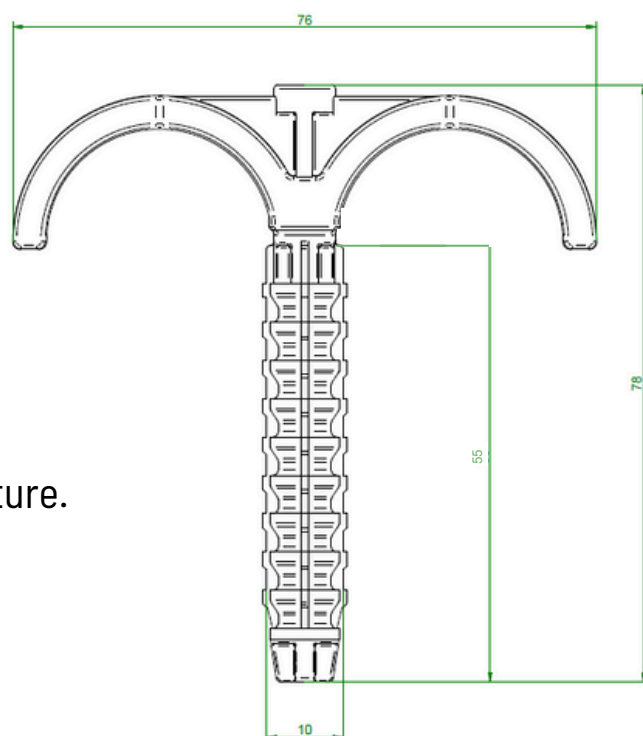

ALPHAHEAT

PRODUCT DATA SHEET

Double-hook floor dowel - short

The dowel is designed for attaching installation pipes and electrical cables to floor, walls and ceiling.

The total length of the item is 78mm

The dowel length is 55mm

The dowel is designed to withstand impact during installation, thanks to its reinforced structure.

The dowel is made of high-impact polypropylene, which makes it resistant to breakage.

Name	Code	Colour
Double-hook floor dowel - short	7-0070-060-01-00	White