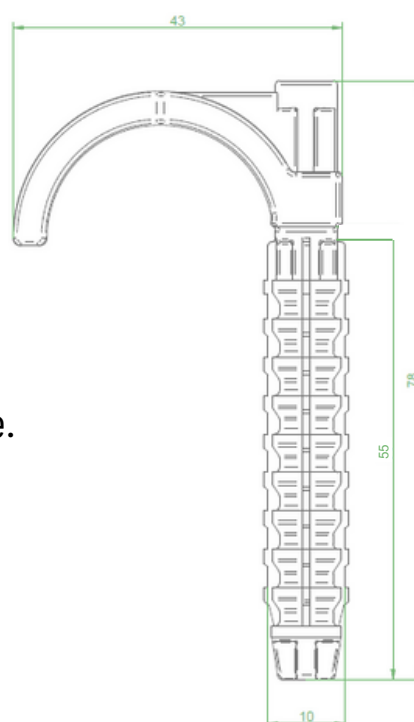

ALPHAHEAT

PRODUCT DATA SHEET

Single-hook floor dowel - short

The dowel is designed for attaching installation pipes and electrical cables to floor, walls and ceiling.

The total length of the item is 78mm

The dowel length is 55mm

The dowel is designed to withstand impact during installation, thanks to its reinforced structure.

The dowel is made of high-impact polypropylene, which makes it resistant to breakage.

Name	Code	Colour
Single-hook floor dowel - short	7-0071-080-01-00	White

Pieces in a singular box	Pieces in a master box	Pieces on a pallet
80	2 340	44 800