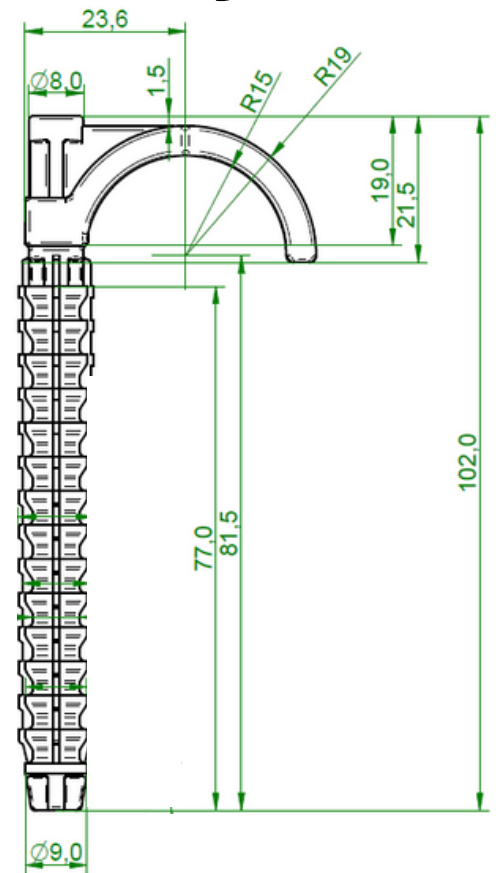

ALPHAHEAT

PRODUCT DATA SHEET

Single-hook floor dowel - long

The dowel is designed for attaching installation pipes and electrical cables to floor, walls and ceiling.

The total length of the item is 102mm

The dowel length is 77mm

The bracket covers a pipe size of \varnothing 25mm to 32mm.

The dowel is designed to withstand impact during installation, thanks to its reinforced structure.

The dowel is made of high-impact polypropylene, which makes it resistant to breakage.

Name	Code	Colour
Single-hook floor dowel - long	7-0101-060-01-00	White

Pieces in a singular box	Pieces in a master box	Pieces on a pallet
60	1 680	33 600

ALPHAHEAT

PRODUCT DATA SHEET

Single-hook floor dowel - short

The dowel is designed for attaching installation pipes and electrical cables to floor, walls and ceiling.

The total length of the item is 78mm

The dowel length is 55mm

The dowel is designed to withstand impact during installation, thanks to its reinforced structure.