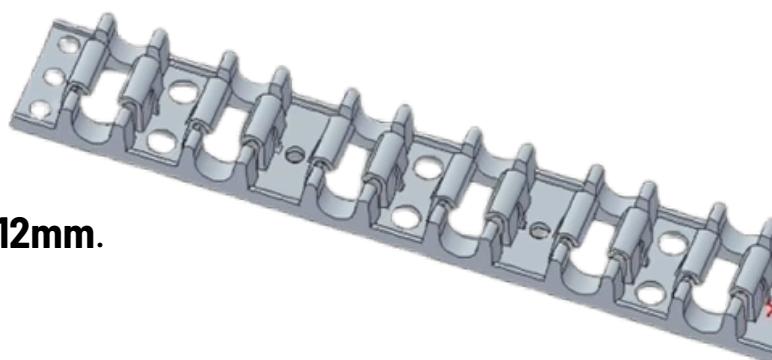

ALPHAHEAT

PRODUCT DATA SHEET

Clip Rail 10-12mm

Clip rail for mounting underfloor and wall heating systems.
Fitted with adhesive backing and grips.

Can be used for floor, wall and ceiling mounting of pipes
with and without aluminium layer

Total length of 1 piece of rail is 1 meter

Designed for pipes with diameters of \varnothing **10-12mm**.

The clip rail is made of pure polypropylene,

The clip rail comes in 1000 mm pieces
consisting of two 500 mm sections.

Total height: 16,62 mm

| Name | Code | Colour |
|---|------------------|--------|
| Clip rail 10-12 with adhesive backing | 7-3110-100-01-01 | Black |

**Pieces in a
singular box**

100 pieces
(= 100 meters)

Designed for pipes with diameters of \varnothing **16-18mm**.

The clip rail is made of pure polypropylene,

The clip rail comes in 1000 mm pieces
consisting of two 500 mm sections.

*Complementary item: rail fixing clip