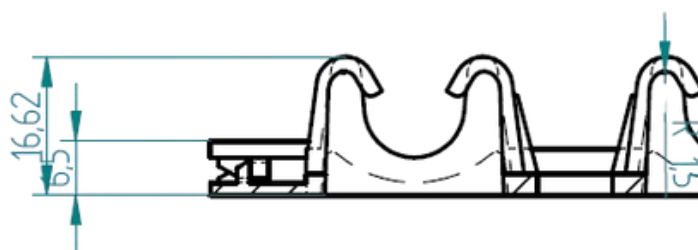

ALPHAHEAT

PRODUCT DATA SHEET

Clip Rail 10-12mm

Clip rail for mounting underfloor and wall heating systems.
Fitted with adhesive backing and grips.

Can be used for floor, wall and ceiling mounting of pipes
with and without aluminium layer

Total length of 1 piece of rail is 1 meter

Designed for pipes with diameters of \varnothing **10-12mm**.

The clip rail is made of pure polypropylene,

The clip rail comes in 1000 mm pieces
consisting of two 500 mm sections.

Total height: 16,62 mm

| Name | Code | Colour |
|---|------------------|--------|
| Clip rail 10-12 with adhesive backing | 7-3110-100-01-01 | Black |

**Pieces in a
singular box**

100 pieces
(= 100 meters)

Designed for pipes with diameters of \varnothing **16-18mm**.

The clip rail is made of pure polypropylene,

The clip rail comes in 1000 mm pieces
consisting of two 500 mm sections.

*Complementary item: rail fixing clip